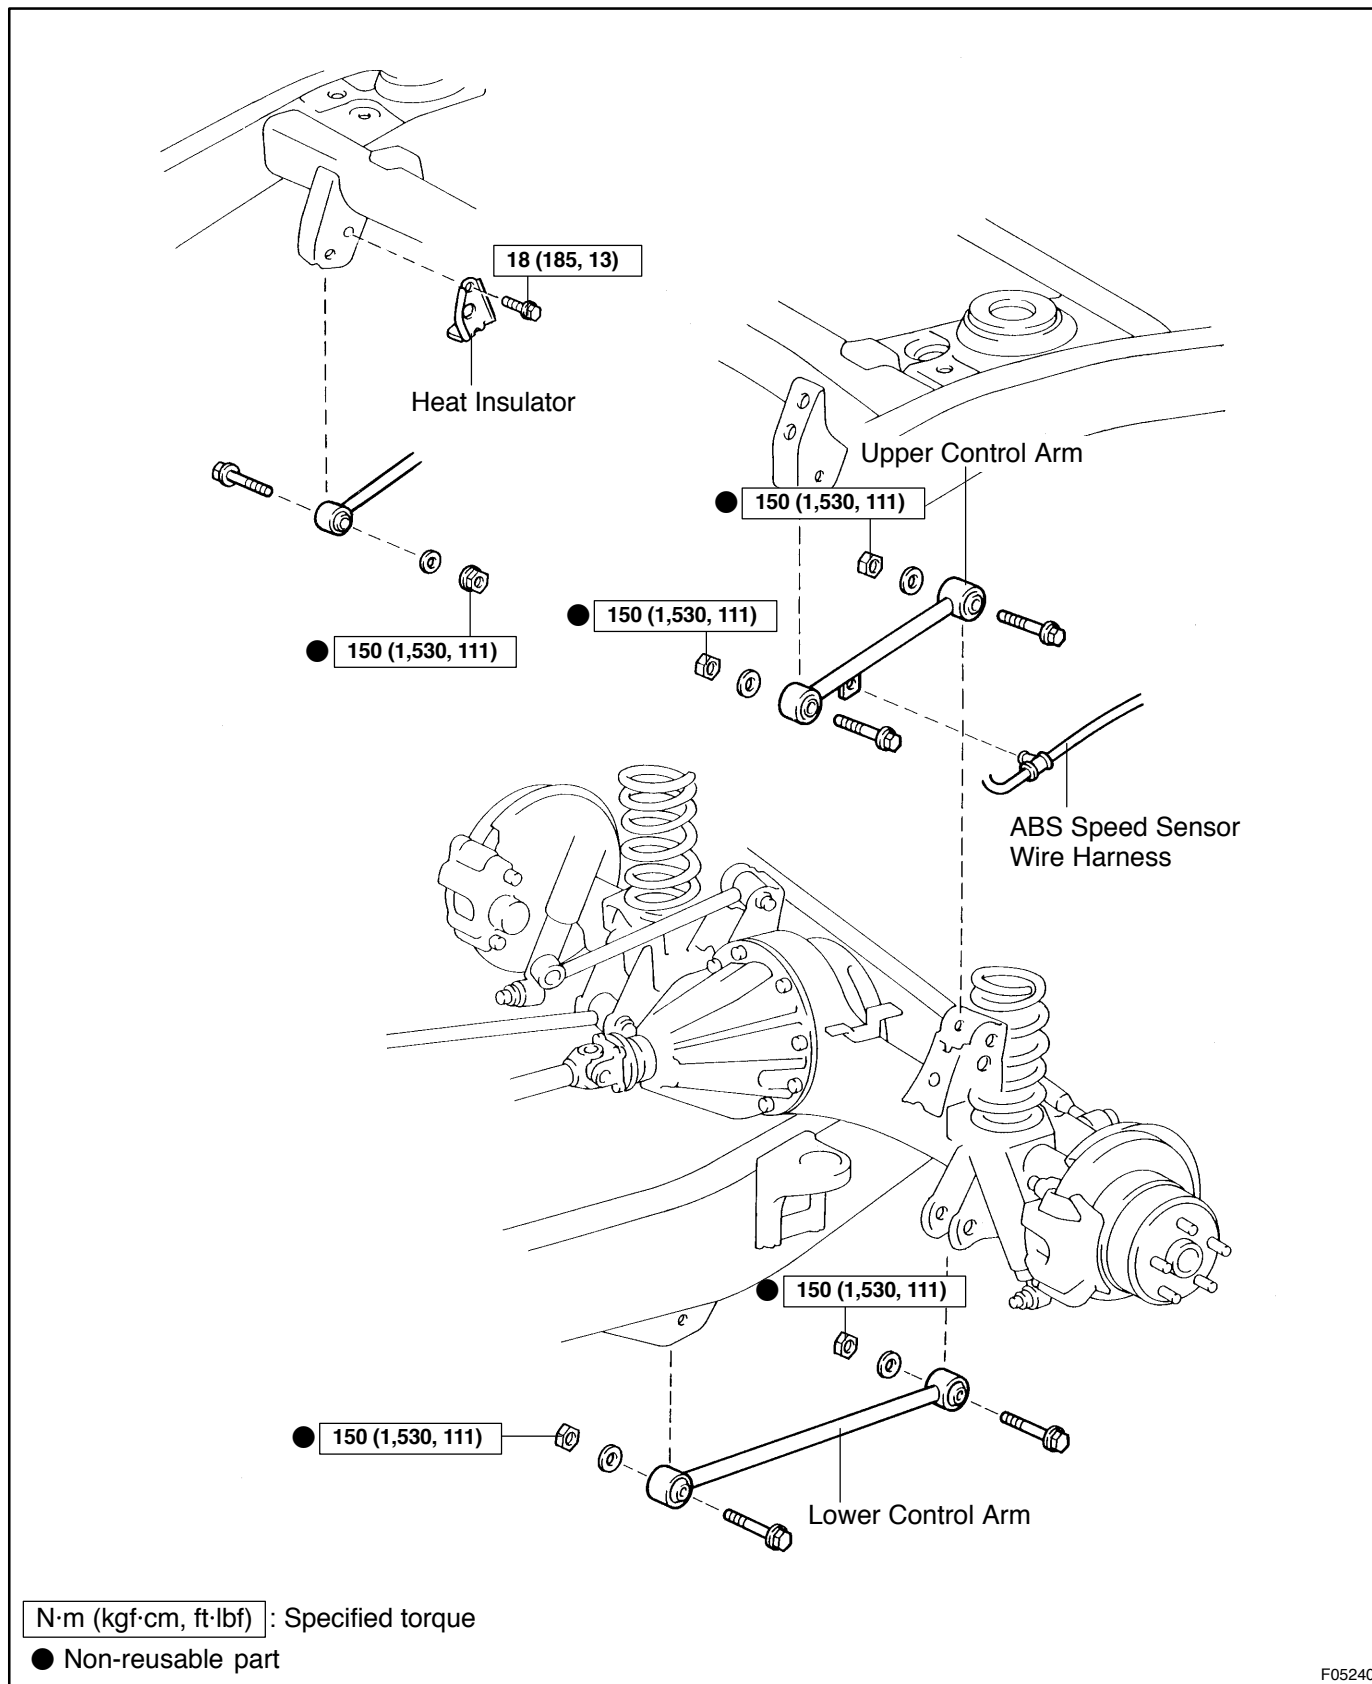

REAR UPPER AND LOWER CONTROL ARM COMPONENTS

SA16I-02

F05240